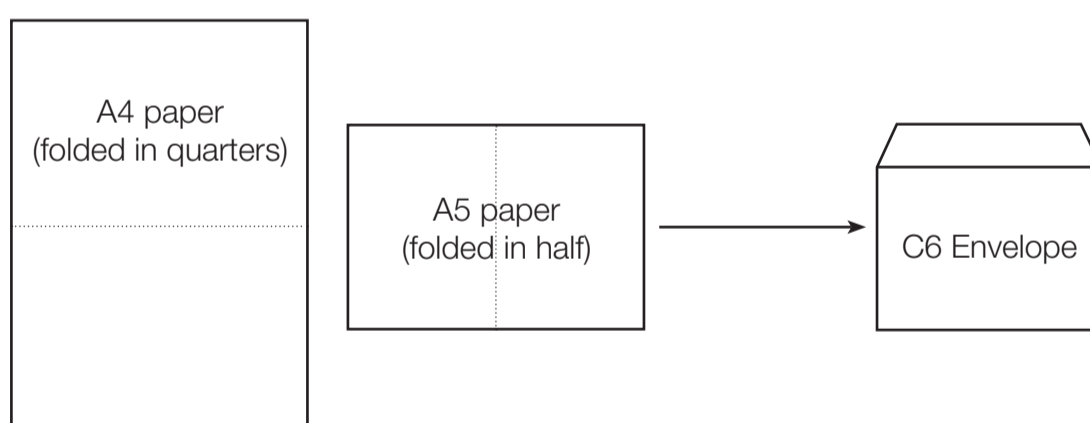

Envelope Size Guide

C4

A standard C4 size envelope measures: 324mm x 229mm

This is designed to fit unfolded A4 paper

Standard A4 paper size measures: 210 x 297mm

C5

A standard C5 size envelope measures: 162mm x 229mm

This is designed to fit A4 paper folded in half, or A5 paper unfolded

Standard A5 paper size measures: 148 x 210mm

C6

A standard C6 size envelope measures: 114mm x 162mm

This is designed to fit A4 paper folded into quarters, A5 paper folded in half or A6 paper unfolded (often the size of a flyer)

Standard A6 paper size measures: 105 x 148mm

DL

A standard C6 size envelope measures: 114mm x 162mm

This is designed to fit A4 paper folded into quarters, A5 paper folded in half or A6 paper unfolded (often the size of a flyer)

Standard A6 paper size measures: 105 x 148mm