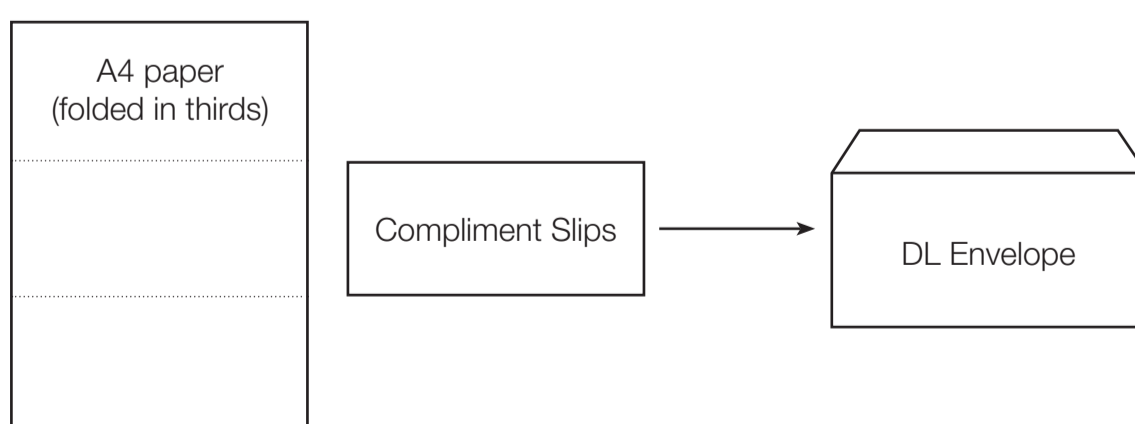

This is designed to fit A4 paper folded in half, or A5 paper unfolded

Standard A5 paper size measures: 148 x 210mm

C6

A standard C6 size envelope measures: 114mm x 162mm

This is designed to fit A4 paper folded into quarters, A5 paper folded in half or A6 paper unfolded (often the size of a flyer)

Standard A6 paper size measures: 105 x 148mm

DL

A standard C6 size envelope measures: 114mm x 162mm

This is designed to fit A4 paper folded into quarters, A5 paper folded in half or A6 paper unfolded (often the size of a flyer)

Standard A6 paper size measures: 105 x 148mm