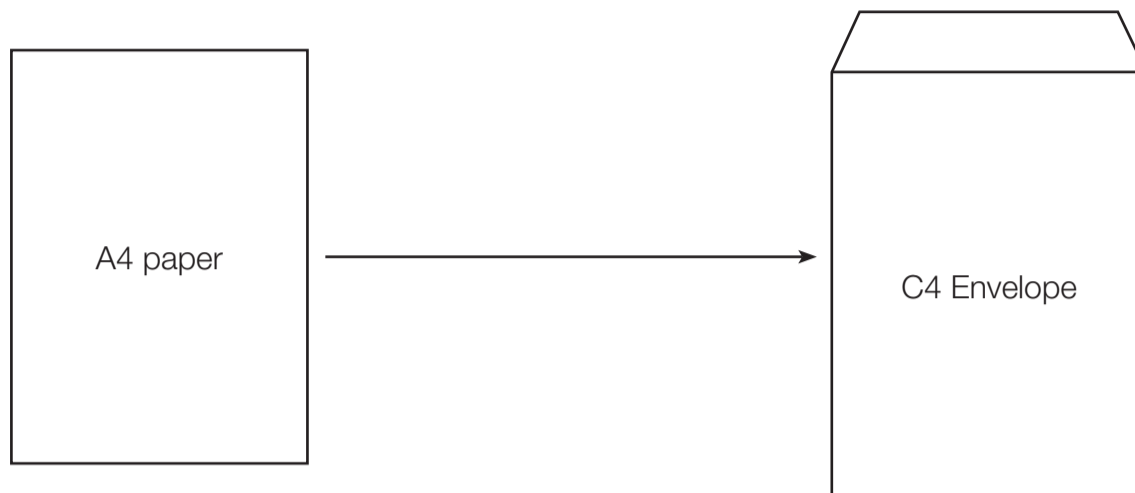

Envelope Size Guide

C4

A standard C4 size envelope measures: 324mm x 229mm

This is designed to fit unfolded A4 paper

Standard A4 paper size measures: 210 x 297mm

C5

A standard C5 size envelope measures: 162mm x 229mm

This is designed to fit A4 paper folded in half, or A5 paper unfolded

Standard A5 paper size measures: 148 x 210mm

C6

A standard C6 size envelope measures: 114mm x 162mm

This is designed to fit A4 paper folded into quarters, A5 paper folded in half or A6 paper unfolded (often the size of a flyer)

Standard A6 paper size measures: 105 x 148mm

DL

A standard C6 size envelope measures: 114mm x 162mm

This is designed to fit A4 paper folded into quarters, A5 paper folded in half or A6 paper unfolded (often the size of a flyer)

Standard A6 paper size measures: 105 x 148mm