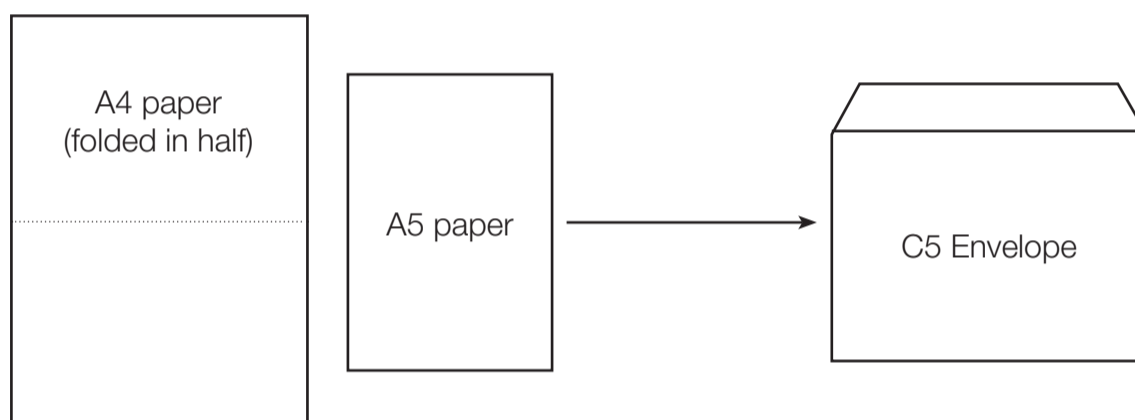

Envelope Size Guide

C4

A standard C4 size envelope measures: 324mm x 229mm

This is designed to fit unfolded A4 paper

Standard A4 paper size measures: 210 x 297mm

C5

A standard C5 size envelope measures: 162mm x 229mm

This is designed to fit A4 paper folded in half, or A5 paper unfolded

Standard A5 paper size measures: 148 x 210mm

C6

A standard C6 size envelope measures: 114mm x 162mm

This is designed to fit A4 paper folded into quarters, A5 paper folded in half or A6 paper unfolded (often the size of a flyer)

Standard A6 paper size measures: 105 x 148mm

DL

A standard C6 size envelope measures: 114mm x 162mm

This is designed to fit A4 paper folded into quarters, A5 paper folded in half or A6 paper unfolded (often the size of a flyer)

Standard A6 paper size measures: 105 x 148mm