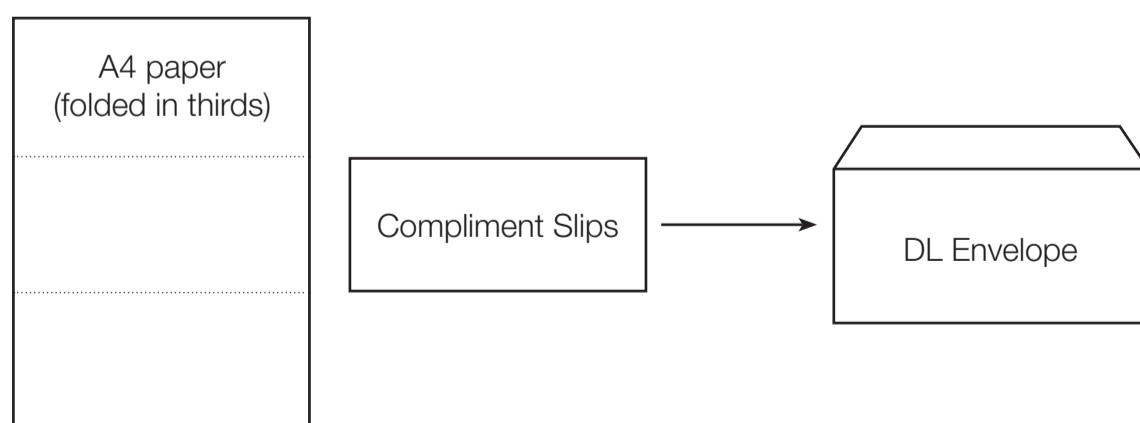

This is designed to fit A4 paper folded in half, or A5 paper unfolded

Standard A5 paper size measures: 148 x 210mm

C6

A standard C6 size envelope measures: 114mm x 162mm

This is designed to fit A4 paper folded into quarters, A5 paper folded in half or A6 paper unfolded (often the size of a flyer)

Standard A6 paper size measures: 105 x 148mm

DL

A standard C6 size envelope measures: 114mm x 162mm

This is designed to fit A4 paper folded into quarters, A5 paper folded in half or A6 paper unfolded (often the size of a flyer)

Standard A6 paper size measures: 105 x 148mm