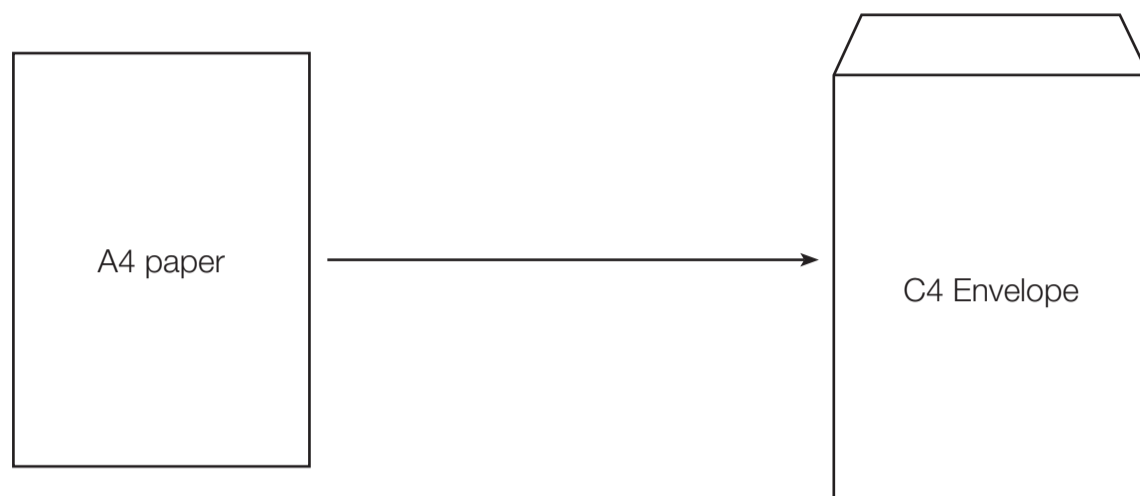

Envelope Size Guide

C4

A standard C4 size envelope measures: 324mm x 229mm

This is designed to fit unfolded A4 paper

Standard A4 paper size measures: 210 x 297mm

C5

A standard C5 size envelope measures: 162mm x 229mm

This is designed to fit A4 paper folded in half, or A5 paper unfolded

Standard A5 paper size measures: 148 x 210mm

C6

A standard C6 size envelope measures: 114mm x 162mm

This is designed to fit A4 paper folded into quarters, A5 paper folded in half or A6 paper unfolded (often the size of a flyer)

Standard A6 paper size measures: 105 x 148mm

DL

A standard C6 size envelope measures: 114mm x 162mm

This is designed to fit A4 paper folded into quarters, A5 paper folded in half or A6 paper unfolded (often the size of a flyer)

Standard A6 paper size measures: 105 x 148mm