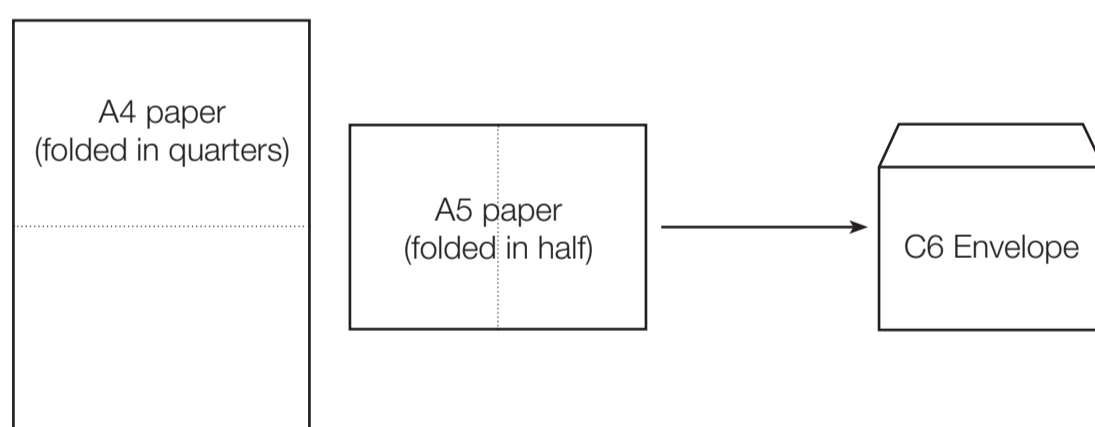

Envelope Size Guide

C4

A standard C4 size envelope measures: 324mm x 229mm

This is designed to fit unfolded A4 paper

Standard A4 paper size measures: 210 x 297mm

C5

A standard C5 size envelope measures: 162mm x 229mm

This is designed to fit A4 paper folded in half, or A5 paper unfolded

Standard A5 paper size measures: 148 x 210mm

C6

A standard C6 size envelope measures: 114mm x 162mm

This is designed to fit A4 paper folded into quarters, A5 paper folded in half or A6 paper unfolded (often the size of a flyer)

Standard A6 paper size measures: 105 x 148mm

DL

A standard C6 size envelope measures: 114mm x 162mm

This is designed to fit A4 paper folded into quarters, A5 paper folded in half or A6 paper unfolded (often the size of a flyer)

Standard A6 paper size measures: 105 x 148mm