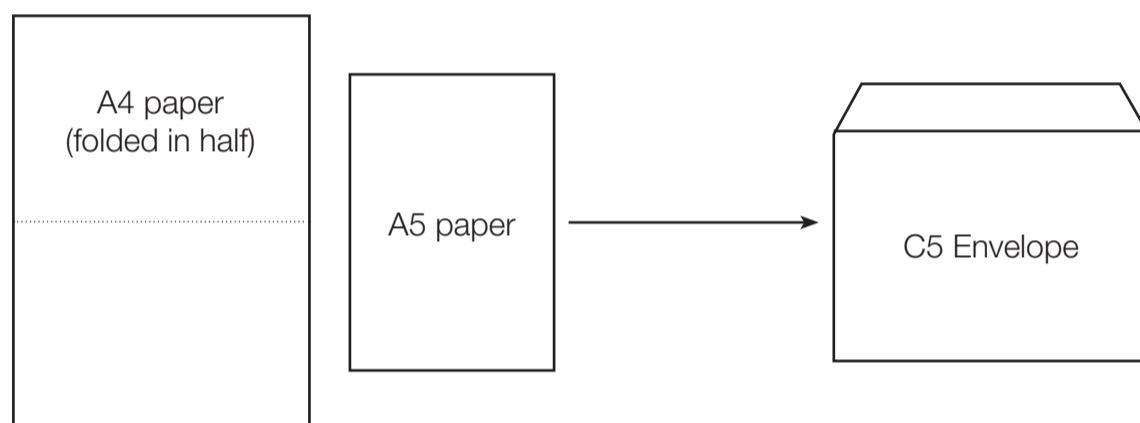

Envelope Size Guide

C4

A standard C4 size envelope measures: 324mm x 229mm

This is designed to fit unfolded A4 paper

Standard A4 paper size measures: 210 x 297mm

C5

A standard C5 size envelope measures: 162mm x 229mm

This is designed to fit A4 paper folded in half, or A5 paper unfolded

Standard A5 paper size measures: 148 x 210mm

C6

A standard C6 size envelope measures: 114mm x 162mm

This is designed to fit A4 paper folded into quarters, A5 paper folded in half or A6 paper unfolded (often the size of a flyer)

Standard A6 paper size measures: 105 x 148mm

DL

A standard C6 size envelope measures: 114mm x 162mm

This is designed to fit A4 paper folded into quarters, A5 paper folded in half or A6 paper unfolded (often the size of a flyer)

Standard A6 paper size measures: 105 x 148mm